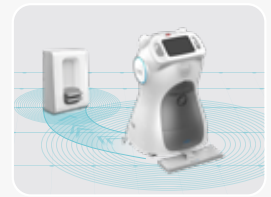

Self Charging

Configure the robot's operating hours according to your usage schedule. It autonomously returns to recharge after shifts, ensuring optimal energy levels for worry-free operation during service hours.